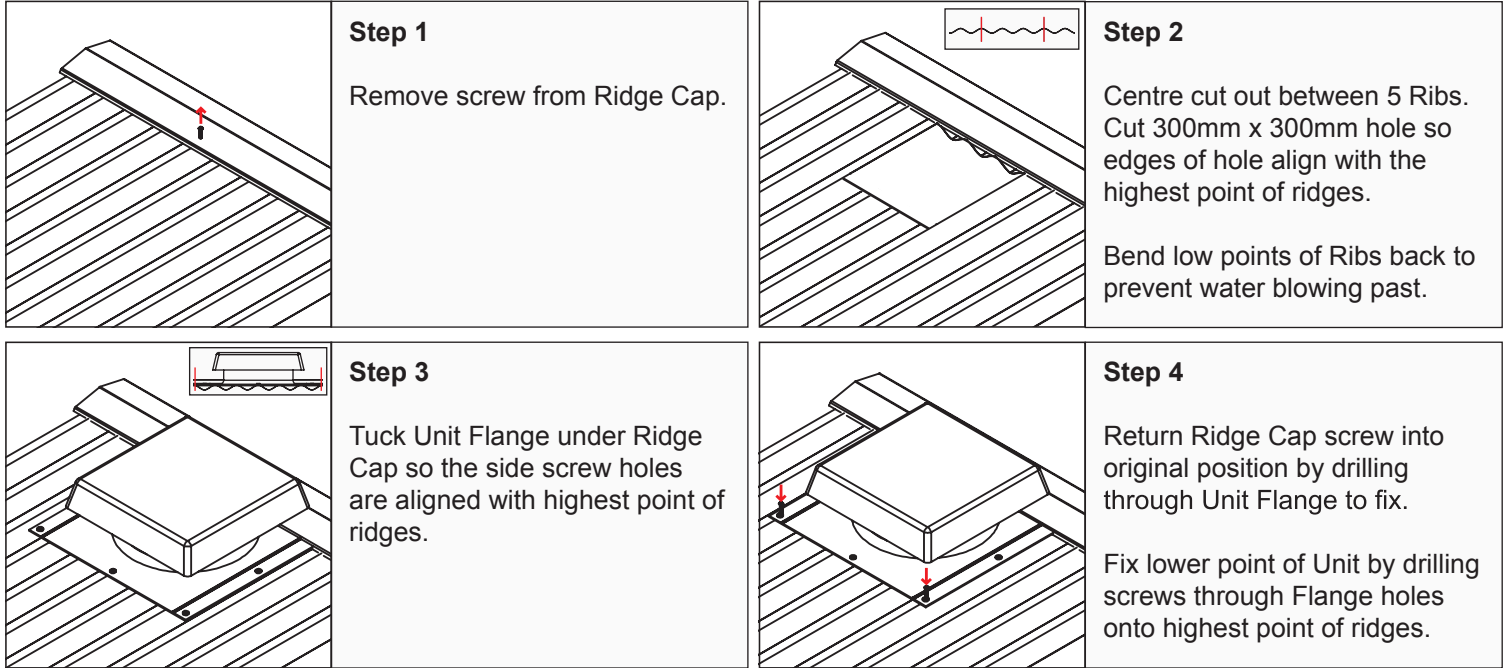

INSTALLATION INSTRUCTIONS

SOLAR VENT 200MM & SOLAR 200MM PREMIUM CORRUGATED IRON ROOF

LOCATING GUIDE FOR SV200 ON CORRUGATED ROOF